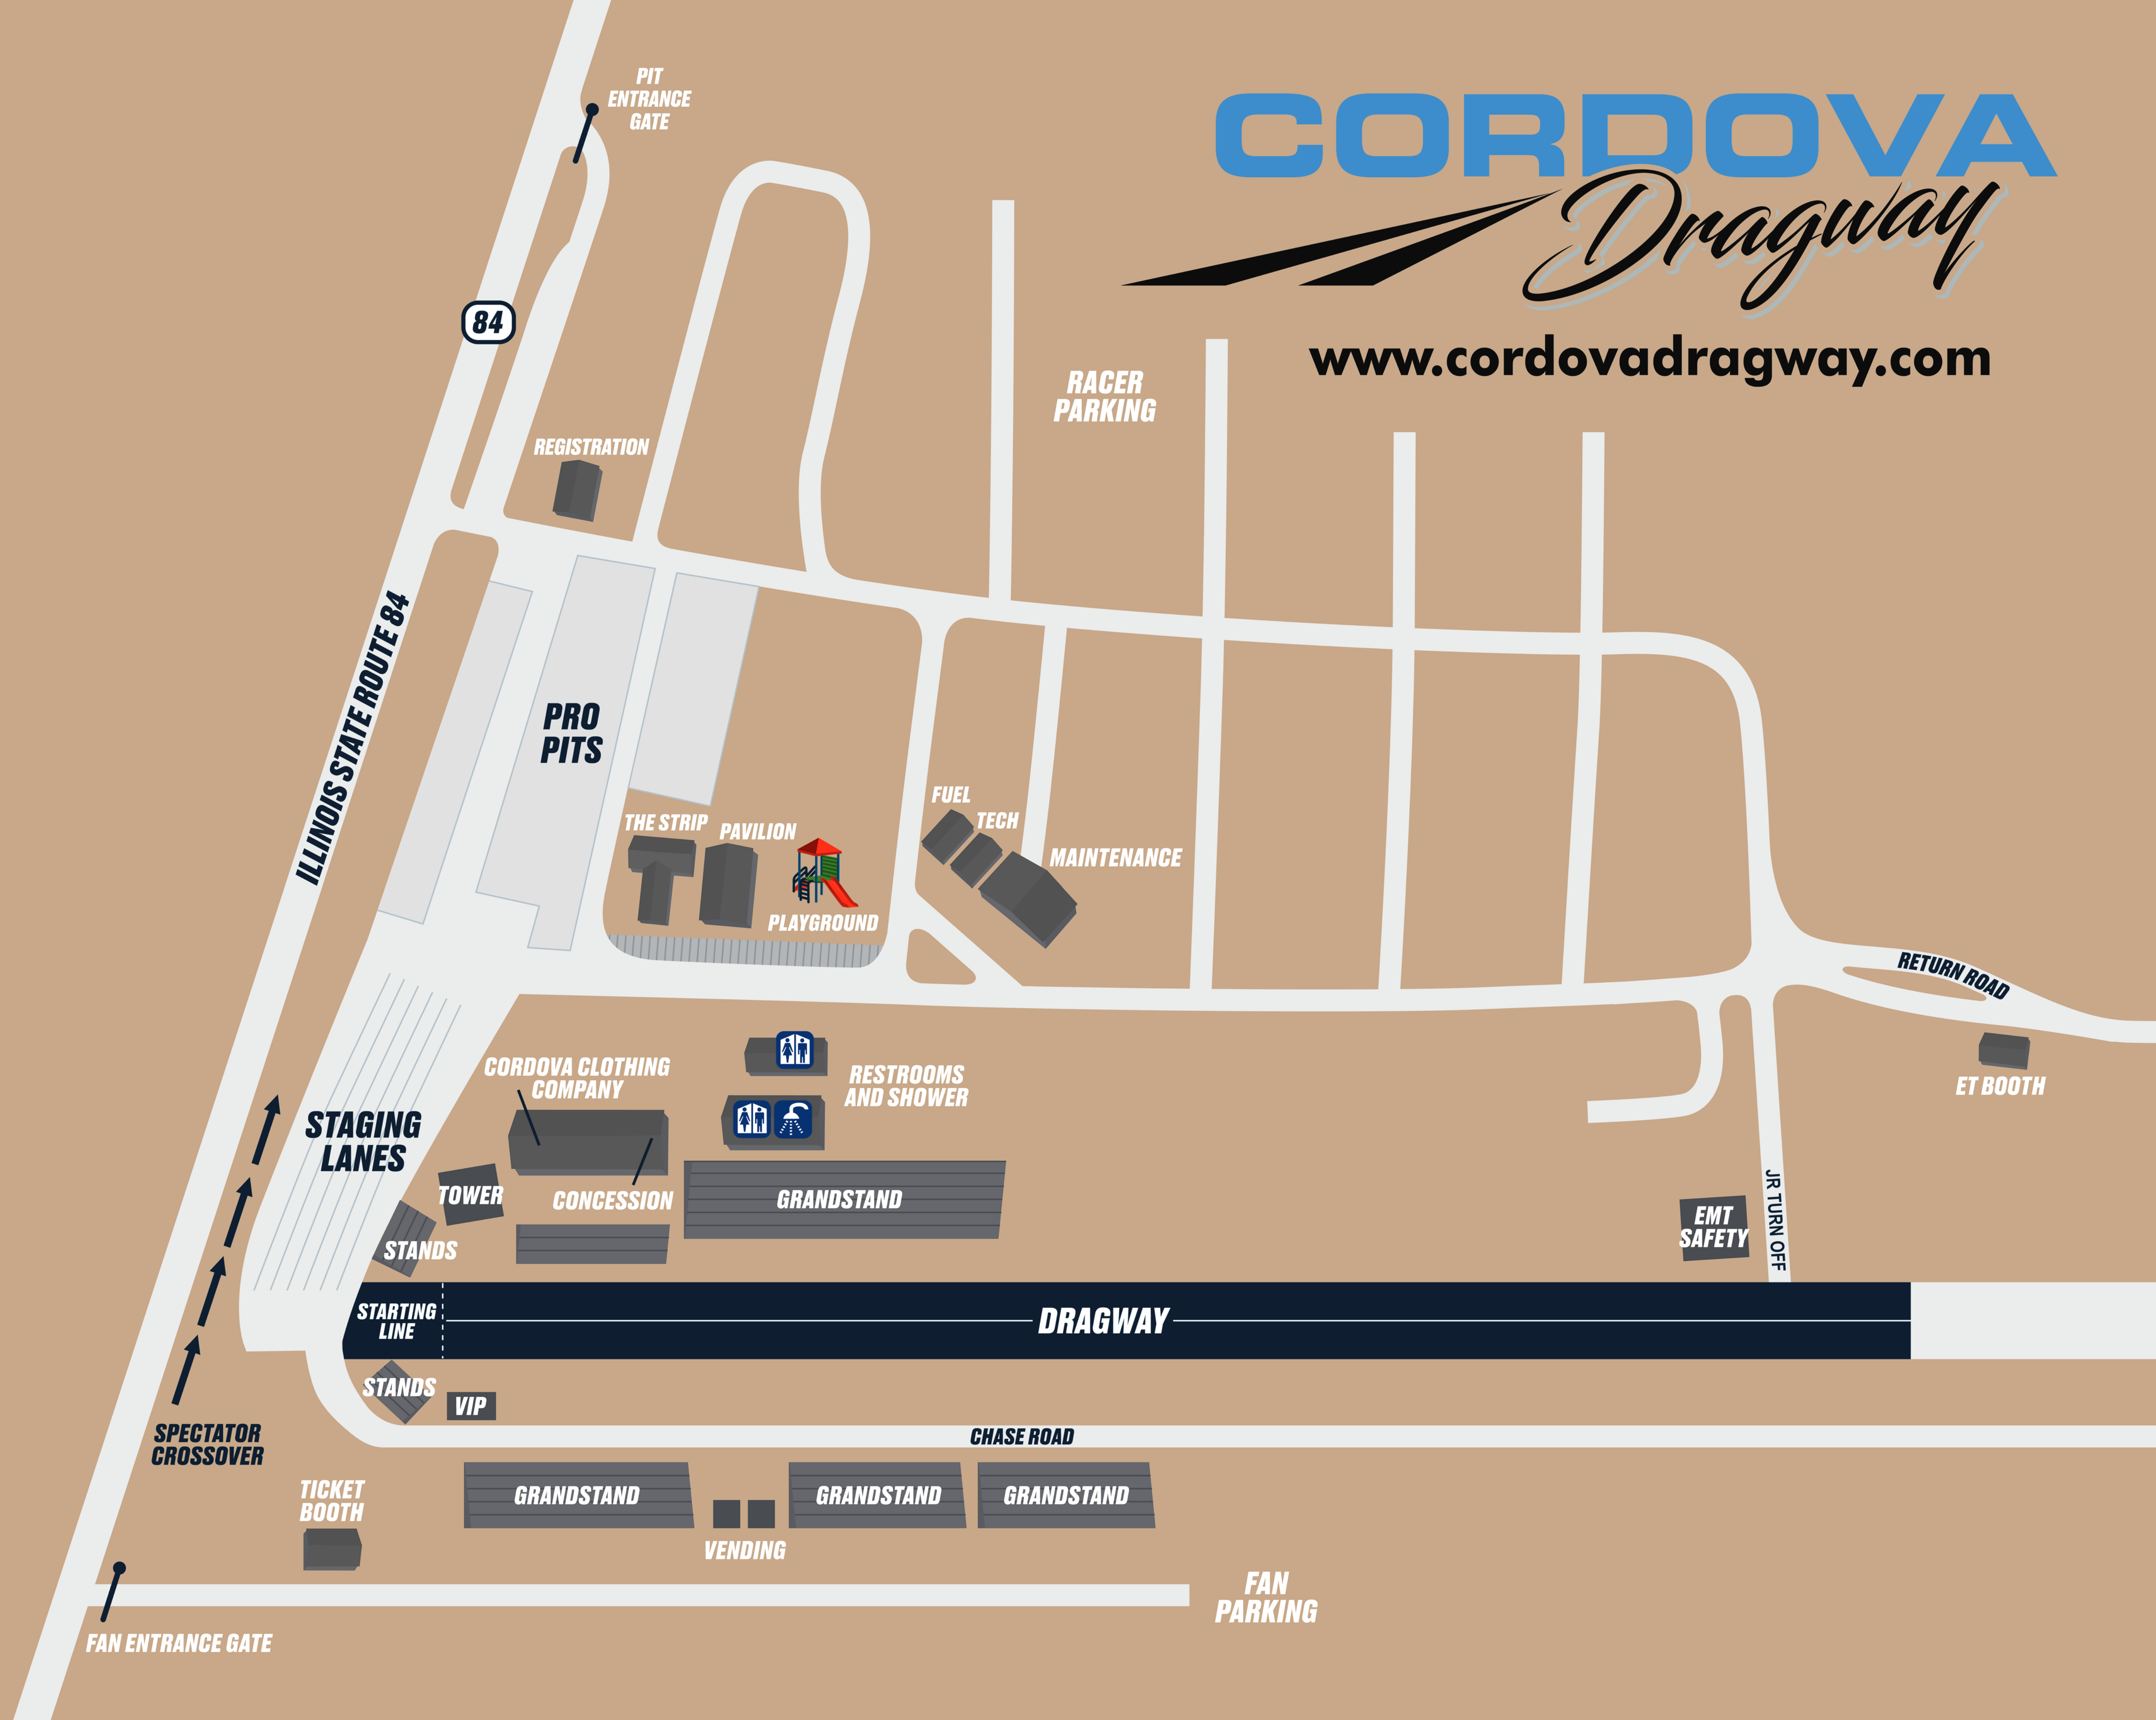

# CORDOVA Dragway

[www.cordovadragway.com](http://www.cordovadragway.com)

PIT ENTRANCE GATE

84

REGISTRATION

RACER PARKING

PRO PITS

THE STRIP

PAVILION

PLAYGROUND

FUEL TECH

MAINTENANCE

ILLINOIS STATE ROUTE 84

RETURN ROAD

ET BOOTH

STAGING LANES

CORDOVA CLOTHING COMPANY

RESTROOMS AND SHOWER

RESTROOMS AND SHOWER

GRANDSTAND

TOWER

CONCESSION

STANDS

STARTING LINE

DRAGWAY

STANDS

VIP

EMT SAFETY

JR TURN OFF

SPECTATOR CROSSOVER

TICKET BOOTH

GRANDSTAND